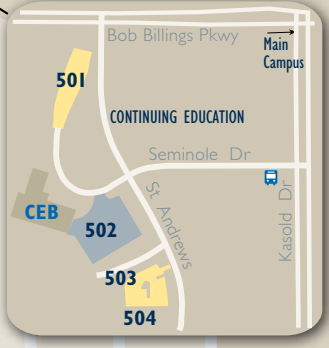

WEST CAMPUS

Bales Organ Recital Hall BRH D5	Bioscience & Technology Business Center BTBC B6	Bridwell Botany Research Lab Herbarium BRID B8
Chamney House CHAM B5	Continuing Education Building CEB A4	Robert J. Dole Institute of Politics DOLEI D5
FO Construction & Landscape FOCL A5	FO Vehicle Maintenance Motor Pool FOVM A5	FO Warehouse & Offices FOW A6
Foley Hall FOLEY D8	Hambleton Hall HAMB E8	Higuchi Hall HIGU E9
Housing Maintenance Shops HMS D5	KU Endowment Association Building KUEA D7	Kurata Thermodynamics Laboratories KTL D8
Library Annex LIBX B7	Lied Center LIED D5	Life Sciences Research Labs LSRA & LSRBC A10
McCormell Laboratories MCL E9	Moore Hall MOOR E8	Multidisciplinary Research Building MRB D8
Nichols Hall NIC D6	Parker Hall Kansas Geological Survey PAR E8	Pharmaceutical Chemistry Laboratories PCL E9
Pharmacy Building PHAR D8	Public Safety Building PSB C5	Delbert M. Shankel Structural Biology Center SBIO D9
Simons Biosciences Research Laboratories SIM E9	Smisman Research Laboratories SMSS D9	University Press Offices UPKS B5
Wakarusa Research Facility WAKA A10	Youngberg Hall Ctr for Research Inc. YOUN D7	

LEGEND

Emergency phone	Fine deposit box
Bus stop	Metered parking
Traffic information booth	Motorcycle parking
XYZ Building abbreviation	Moped parking
Park & Ride route	Accessible parking
Public parking	Parking & Transit
Visitor Center parking	100 Permit parking and lot number
No public access	K-10 Connector bus stop