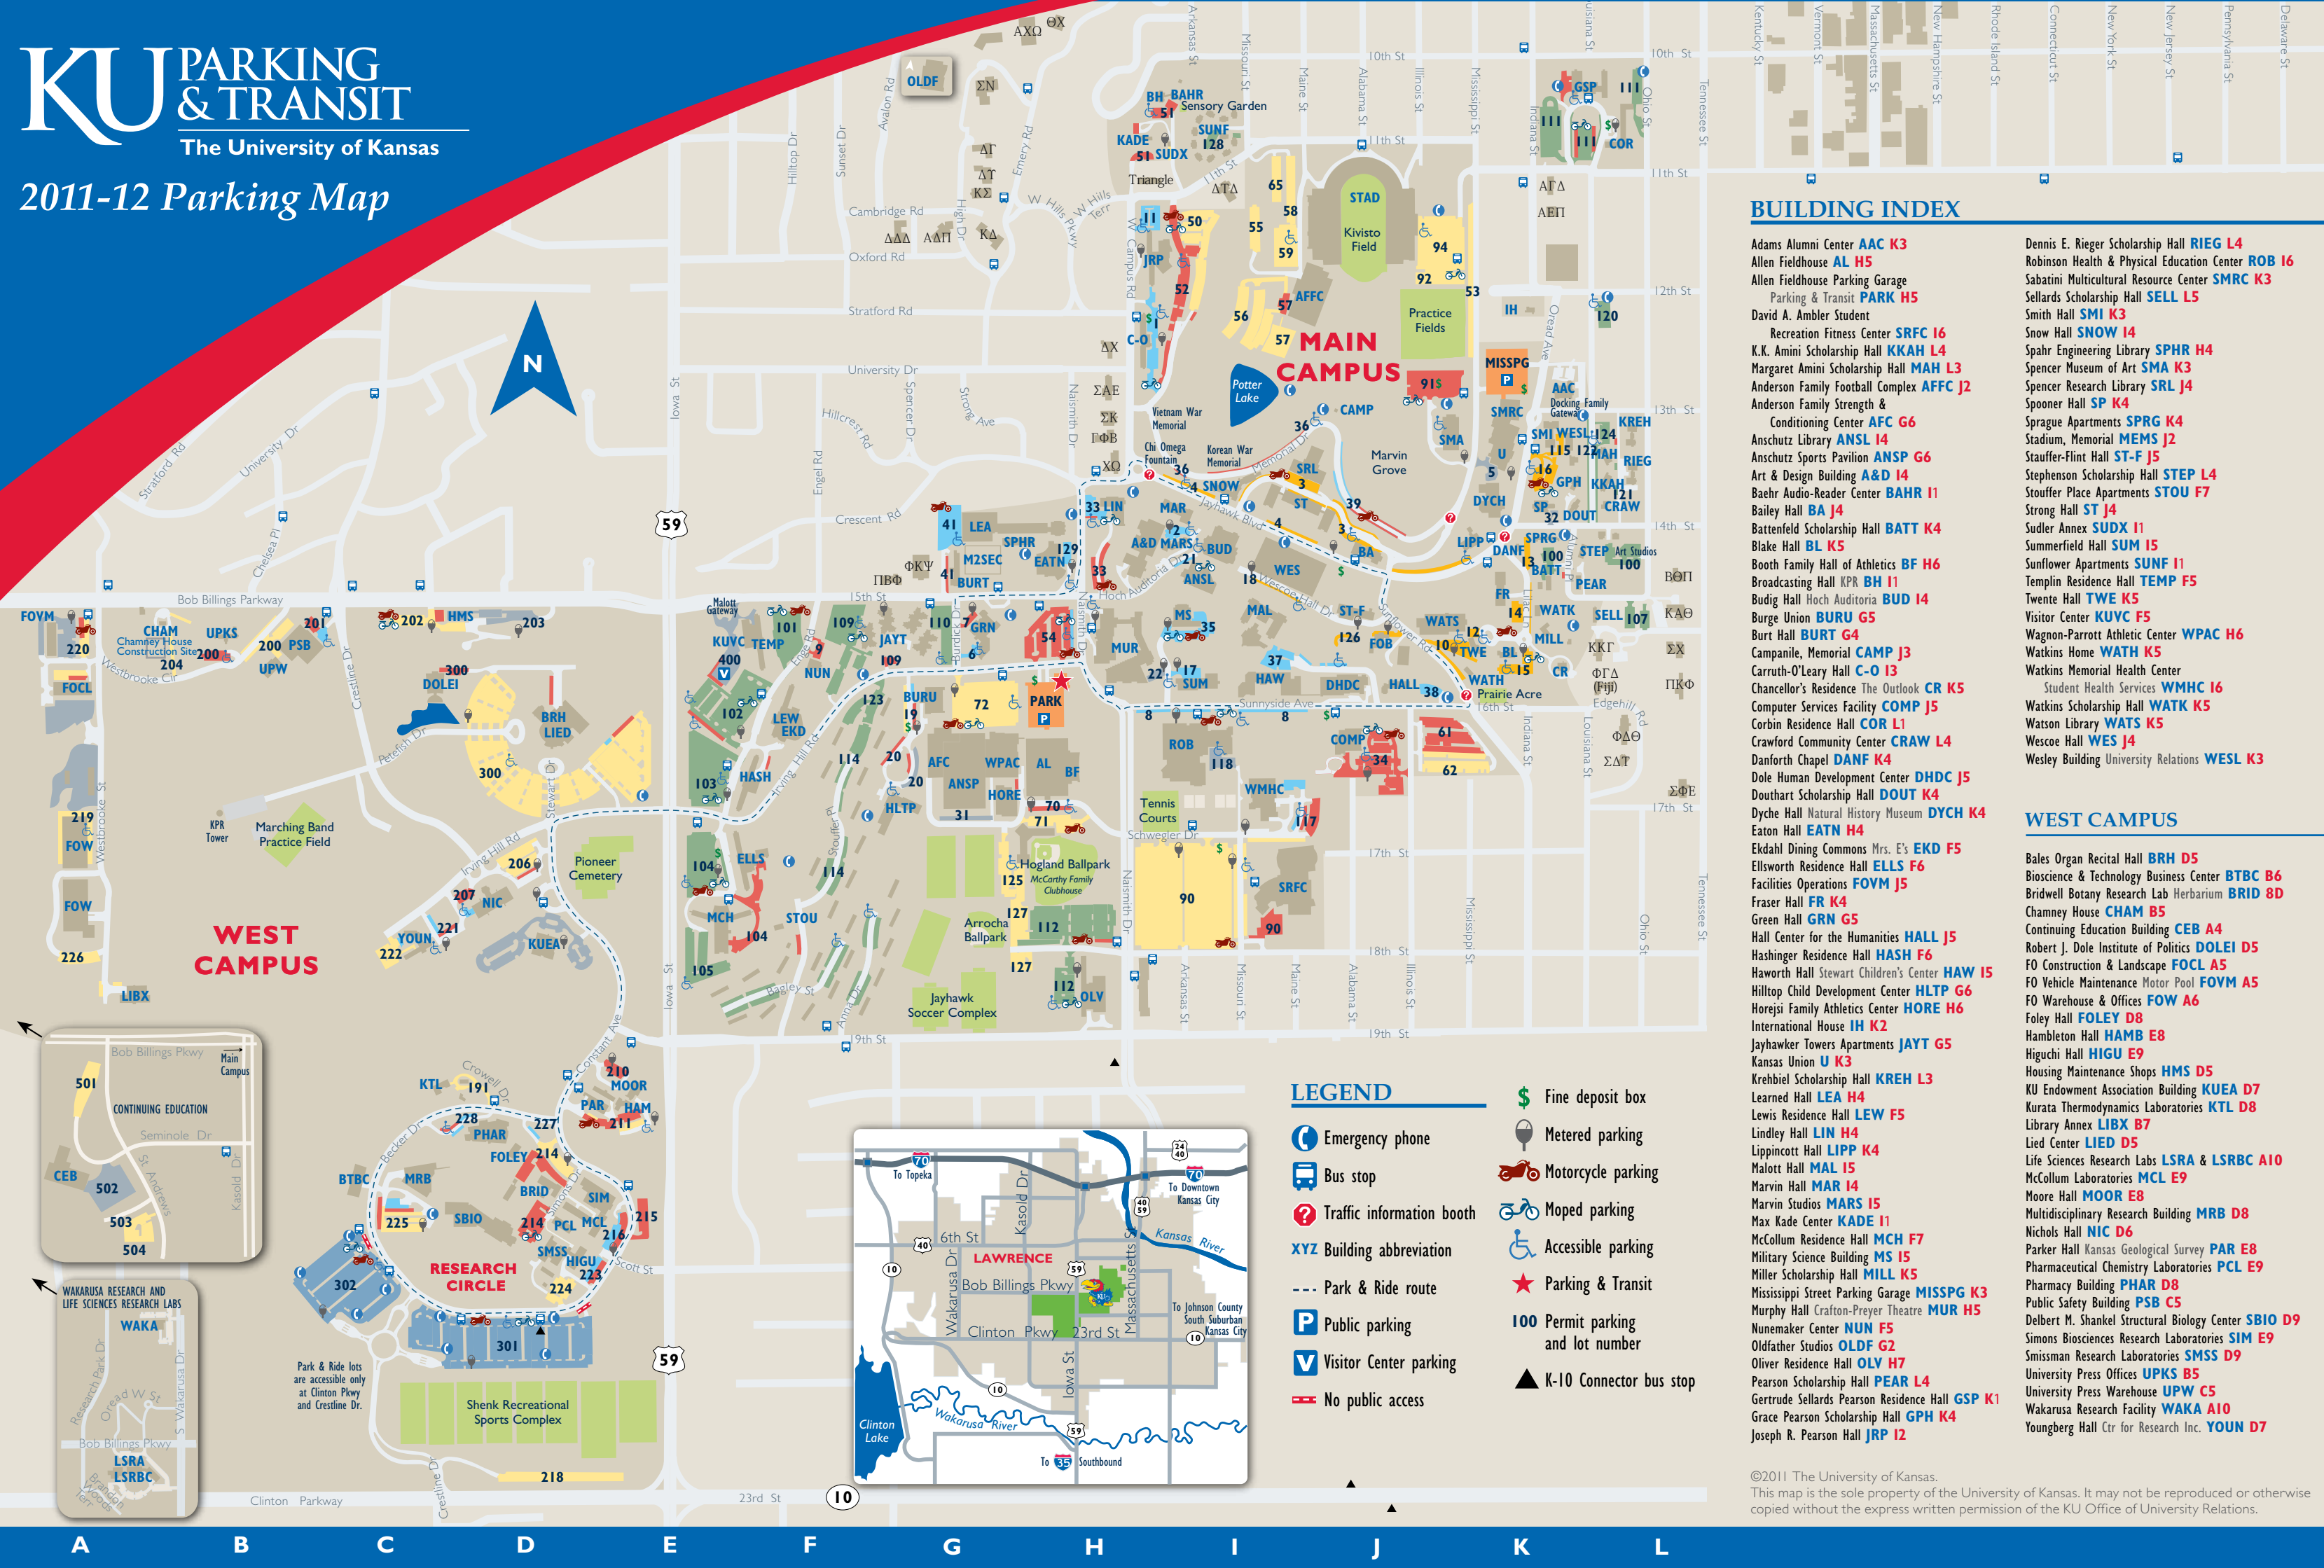

1
2
3
4
5
6
7
8
9
10
A B C D E F G H I J K L

BUILDING INDEX

Adams Alumni Center AAC K3	Dennis E. Rieger Scholarship Hall RIEG L4
Allen Fieldhouse AL H5	Robinson Health & Physical Education Center ROB I6
Allen Fieldhouse Parking Garage Parking & Transit PARK H5	Sabatini Multicultural Resource Center SMRC K3
David A. Ambler Student Recreation Fitness Center SRFC L6	Sellars Scholarship Hall SELL L5
K.K. Amini Scholarship Hall KKAH L4	Smith Hall SMI K3
Margaret Amini Scholarship Hall MAH L3	Snow Hall SNOW I4
Anderson Family Football Complex AFFC J2	Spahr Engineering Library SPHR H4
Anderson Family Strength & Conditioning Center AFC G6	Spencer Museum of Art SMA K3
Anschutz Library ANSL I4	Spencer Research Library SRL J4
Anschutz Sports Pavilion ANSP G6	Spooner Hall SP K4
Art & Design Building A&D I4	Sprague Apartments SPRG K4
Baehr Audio-Reader Center BAHR I1	Stadium, Memorial MEMS J2
Bailey Hall BA J4	Stauffer-Finnt Hall ST-F J5
Battenfeld Scholarship Hall BATT K4	Stephens Scholarship Hall STEP L4
Blake Hall BL K5	Stouffer Place Apartments STOU F7
Booth Family Hall of Athletics BF H6	Strong Hall ST J4
Broadcasting Hall KPR I1	Sudler Annex SUDX I1
Budig Hall Hoch Auditoria BUD I4	Summerfield Hall SUM I5
Burge Union BURU G5	Sunflower Apartments SUNF I1
Burt Hall BURT G4	Templin Residence Hall TEMP F5
Campanile, Memorial CAMP J3	Twente Hall TWE K5
Carruth-O'Leary Hall C-O I3	Visitor Center KUVC F5
Chancellor's Residence The Outlook CR K5	Wagon-Parrott Athletic Center WPAC H6
Computer Services Facility COMP J5	Watkins Home WATH K5
Corbin Residence Hall COR L1	Watkins Memorial Health Center Student Health Services WMHC I6
Crawford Community Center CRAW L4	Watkins Scholarship Hall WATK K5
Danforth Chapel DANF K4	Watson Library WATS K5
Dole Human Development Center DHDC J5	Wescoe Hall WES J4
Douthart Scholarship Hall DOUT K4	Wesley Building University Relations WESL K3
Dyche Hall Natural History Museum DYCH K4	
Eaton Hall EATN H4	
Ekdahl Dining Commons Mrs. E's EKD F5	
Ellsworth Residence Hall ELLS F6	
Facilities Operations FOVM J5	
Fraser Hall FR K4	
Green Hall GRN G5	
Hall Center for the Humanities HALL J5	
Hashing Residence Hall HASH F6	
Haworth Hall Stewart Children's Center HAW I5	
Hilltop Child Development Center HLTP G6	
Horejsi Family Athletics Center HORE H6	
International House IH K2	
Jayhawk Towers Apartments JAYT G5	
Kansas Union U K3	
Krehbiel Scholarship Hall KREH L3	
Learned Hall LEA H4	
Lewis Residence Hall LEW F5	
Lindley Hall LIN H4	
Lippincott Hall LIPP K4	
Malott Hall MAL I5	
Marvin Hall MAR I4	
Marvin Studios MARS I5	
Max Kade Center KADE I1	
McCormell Residence Hall MCH F7	
Military Science Building MS I5	
Miller Scholarship Hall MILL K5	
Mississippi Street Parking Garage MISSPG K3	
Murphy Hall Crafon-Preyer Theatre MUR H5	
Nunemaker Center NUN F5	
Oldfather Studios OLDF G2	
Oliver Residence Hall OLY H7	
Pearson Scholarship Hall PEAR L4	
Gertrude Sellars Pearson Residence Hall GSP K1	
Grace Pearson Scholarship Hall GPH K4	
Joseph R. Pearson Hall JRP I2